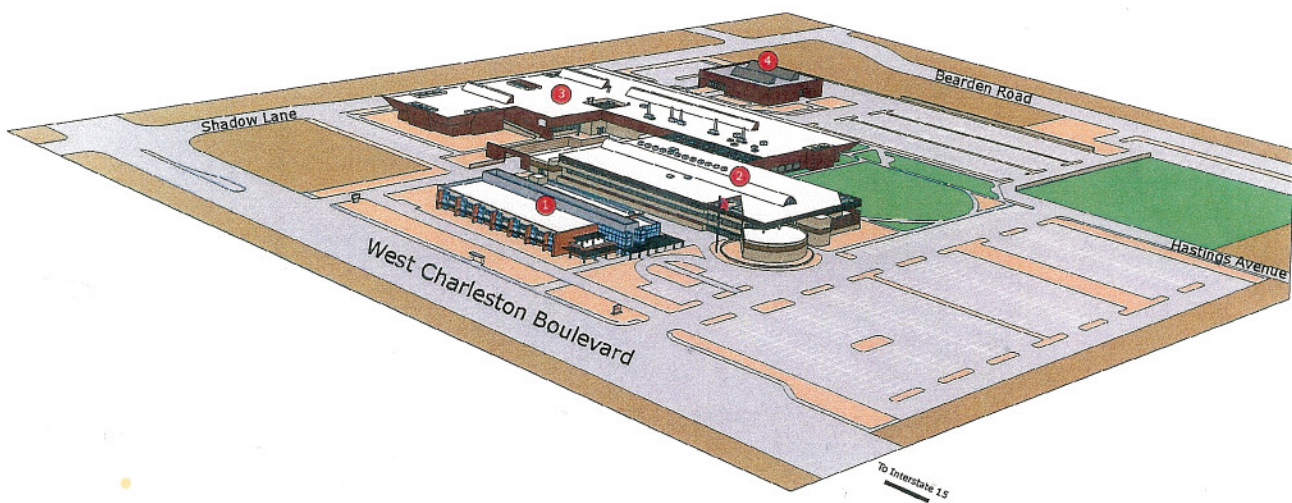

Please be advised cab fare from McCarran International airport can run from \$20-30 dollars.
 Please park in the spaces designated for *patient parking* on the UNLV School of Dental Medicine Shadow Lane Campus.
 Las Vegas offers a wide variety of hotel facilities located near our campus.

BUILDING NAME	ABBREV.	NUM.
Advanced Dental Education Building	SLC-D	1
Biotech Research, Shadow Lane	SLC-B	3
Campus Services Building, Shadow Lane	SLC-C	4
Dental School, Shadow Lane	SLC-A	2

UNLV
 UNIVERSITY OF NEVADA LAS VEGAS
**Shadow Lane Campus
 3D Building Map**
 1001 Shadow Lane
 Las Vegas, NV 89106
<http://maps.unlv.edu/>